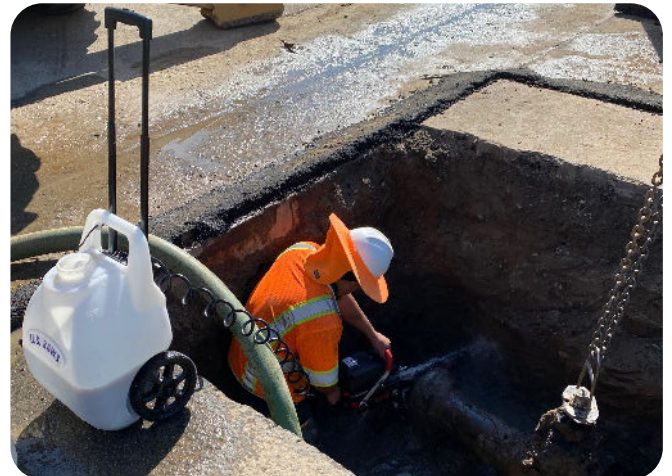

U.S.SAWS™

5 GALLON BATTERY OPERATED TANK

The 5 gallon pump has a flow rate of up to 1 gallon per minute and battery life of up to 8 hours. The oversized wheels and lifting handle allow you to get around the job site easily.

Includes: 5 Gallon Battery Operated Water Feed Tank with Charger, Collapsible Handle & (2) 6" Wheels

Features:

- 5 gallon durable Polyethylene Tank
- 12 Volt Pump, 1 GPM Pump
- Battery Fully recharges in 2 hours
- Weatherproof Components
- Adjustable Spray Nozzle